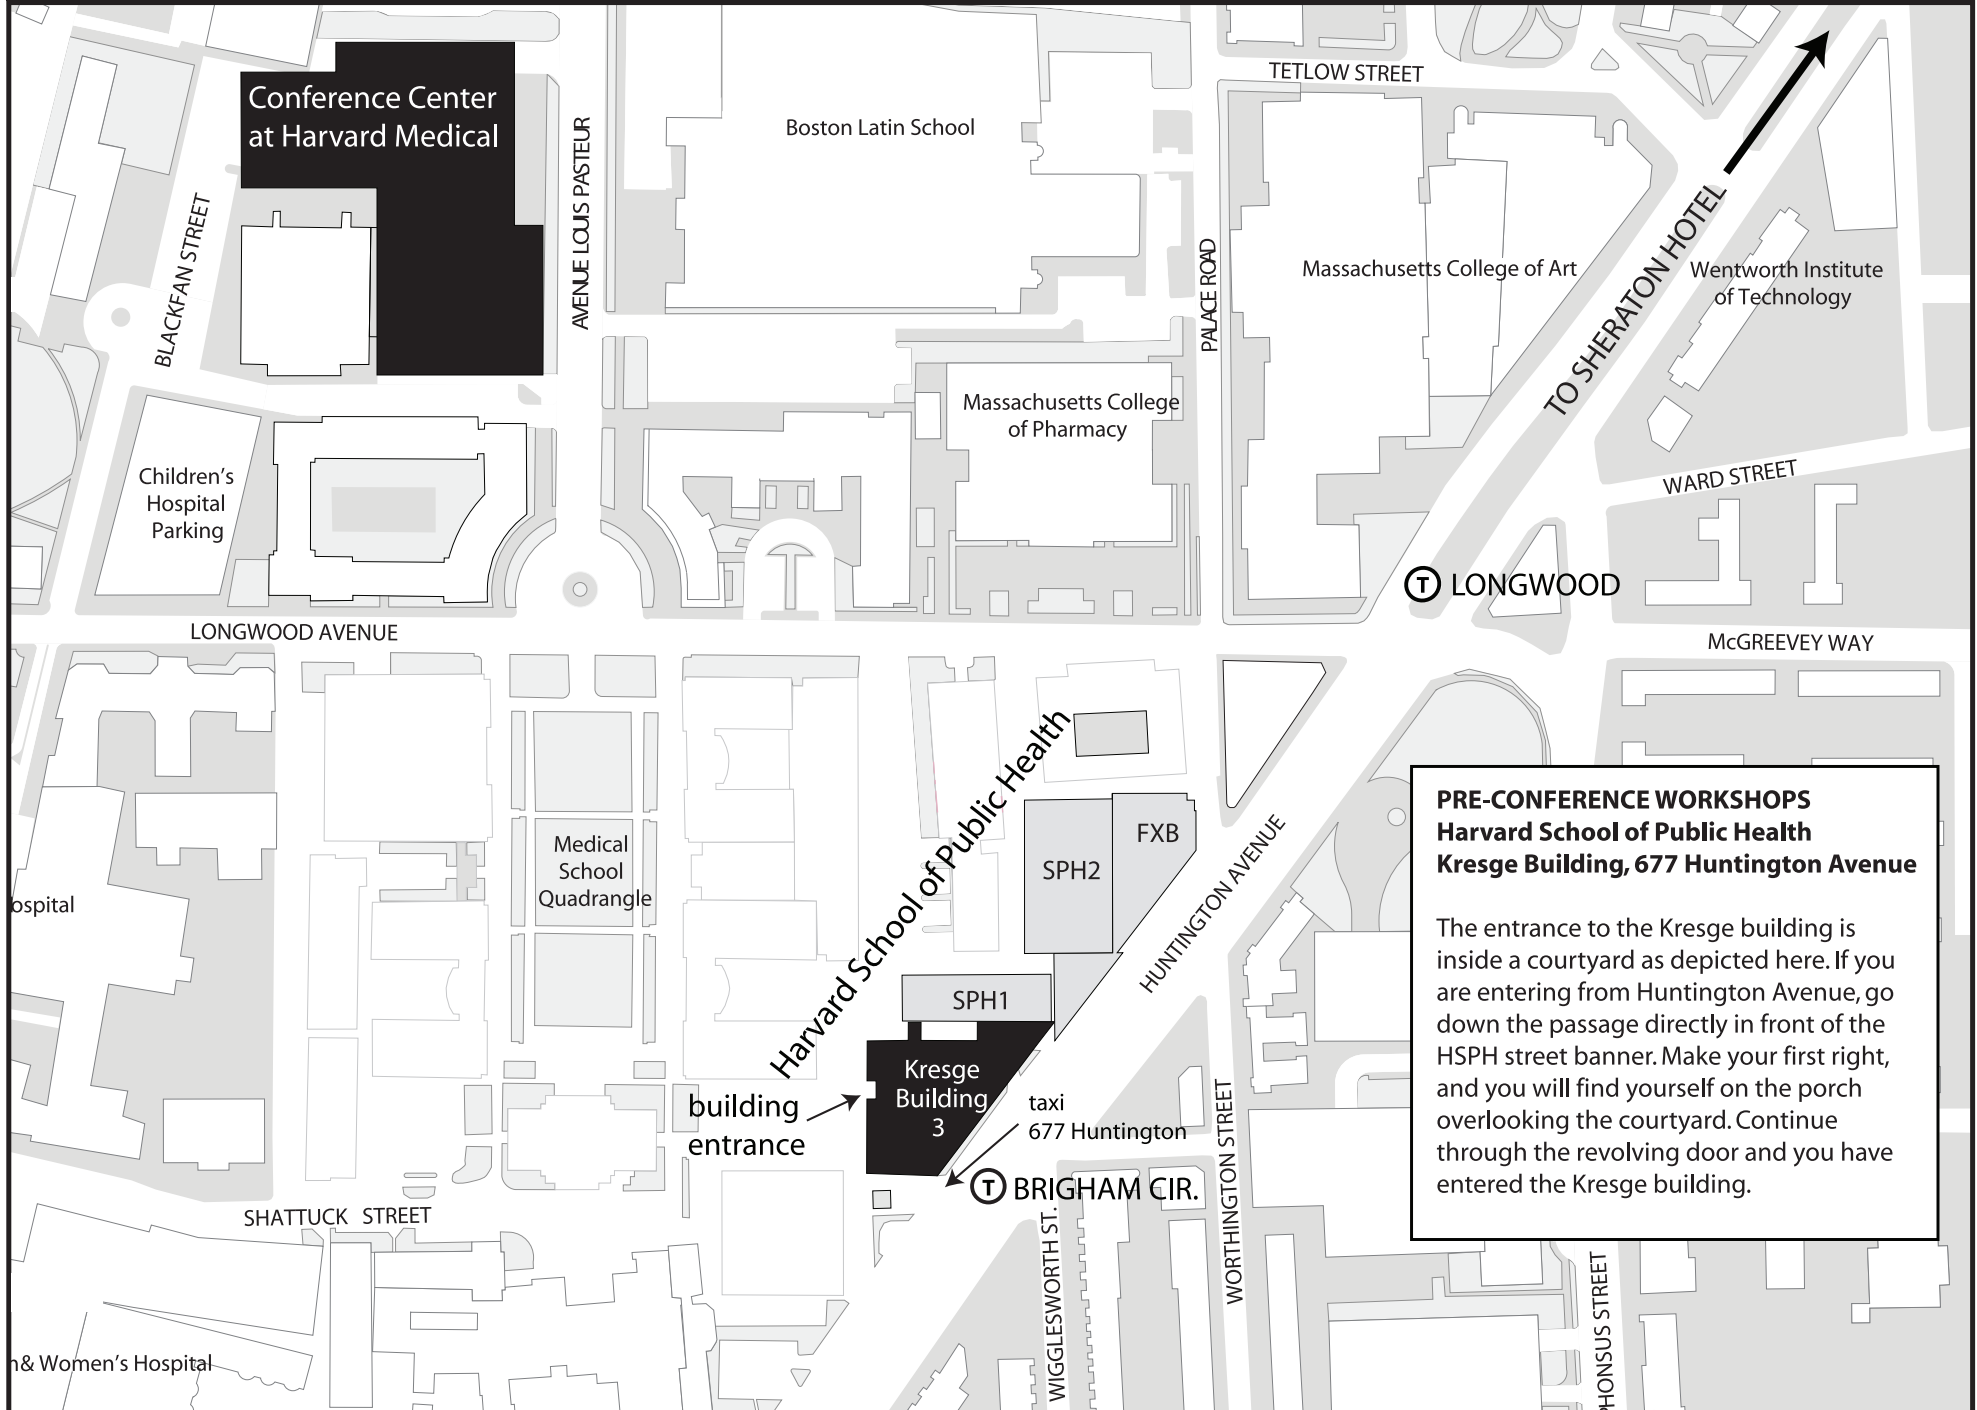

# HARVARD LONGWOOD CAMPUS

**PRE-CONFERENCE WORKSHOPS**  
**Harvard School of Public Health**  
**Kresge Building, 677 Huntington Avenue**

The entrance to the Kresge building is inside a courtyard as depicted here. If you are entering from Huntington Avenue, go down the passage directly in front of the HSPH street banner. Make your first right, and you will find yourself on the porch overlooking the courtyard. Continue through the revolving door and you have entered the Kresge building.